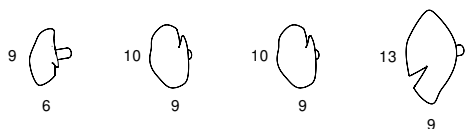

NINA  
STUDIO14

minottiitalia

Kit appendiabito 4 foglie, appendiabito a muro in fusione di ottone in varie finiture.

*Set of 4 leaf-shaped wall clothes hangers in brass fusion in different finishings.*