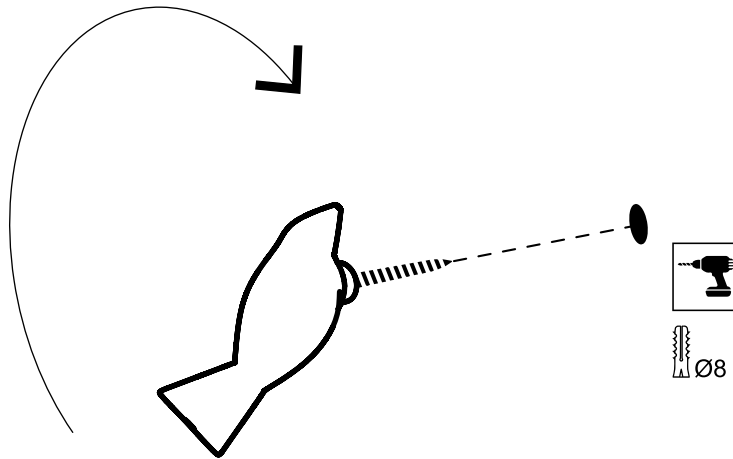

# BIRD WATCH

BELLAVISTA  
& PICCINI

Kit appendiabito 4 uccellini , appendiabito a muro in fusione di ottone in varie finiture.

Set of 4 bird-shaped wall clothes hangers in brass fusion in different finishings.