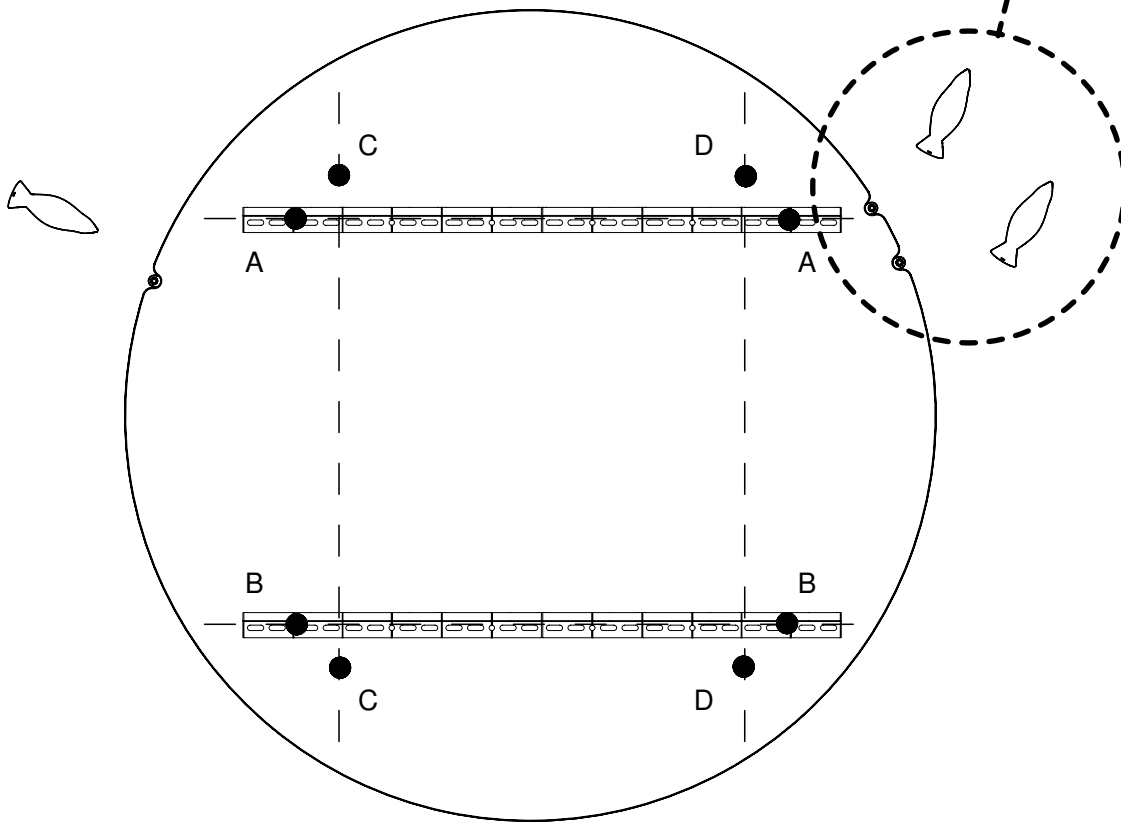

# BIRD WATCH

BELLAVISTA  
& PICCINI

Kit appendiabito 4 uccellini , appendiabito a muro in fusione di ottone in varie finiture.

Set of 4 bird-shaped wall clothes hangers in brass fusion in different finishings.