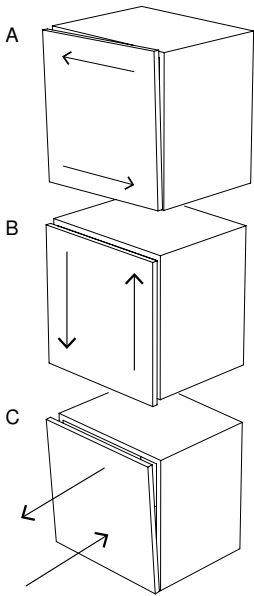

Optional credenza: vano a ribalta (Banko 63) e cubo ad anta battente (Banko 20).

*Sideboard/Consolle, smart-working, writing-desk in composite wood with internal drawer, composed by a structure in black colour iron tubular, matt finish, with feet in satin brass or satin nickel to be chosen, desk-riser available in essence of ziricote wood, and in the finishings: embossed in all colour of our sample catalogue and super matt in the colours of the super matt colour chart.*

#### ESEMPI COMPOSIZIONI *EXAMPLES OF COMPOSITIONS*

minottiitalia

minottiitalia