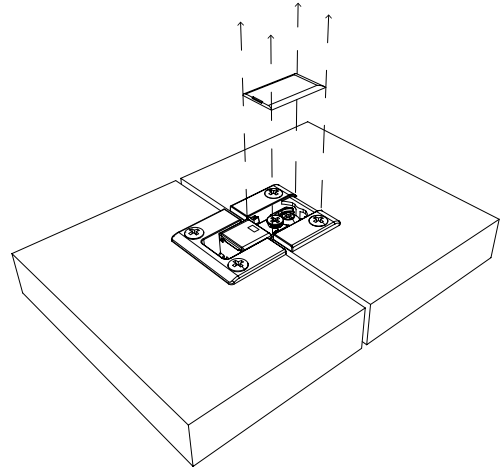

minottiitalia