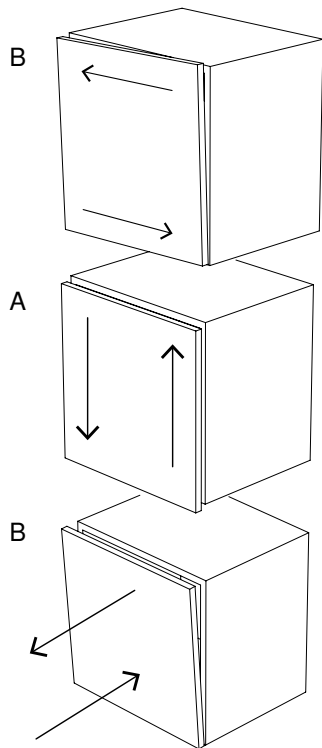

minottiitalia