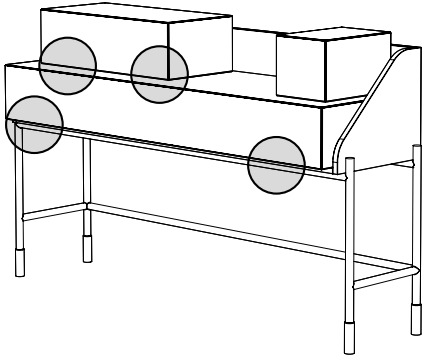

minottiitalia