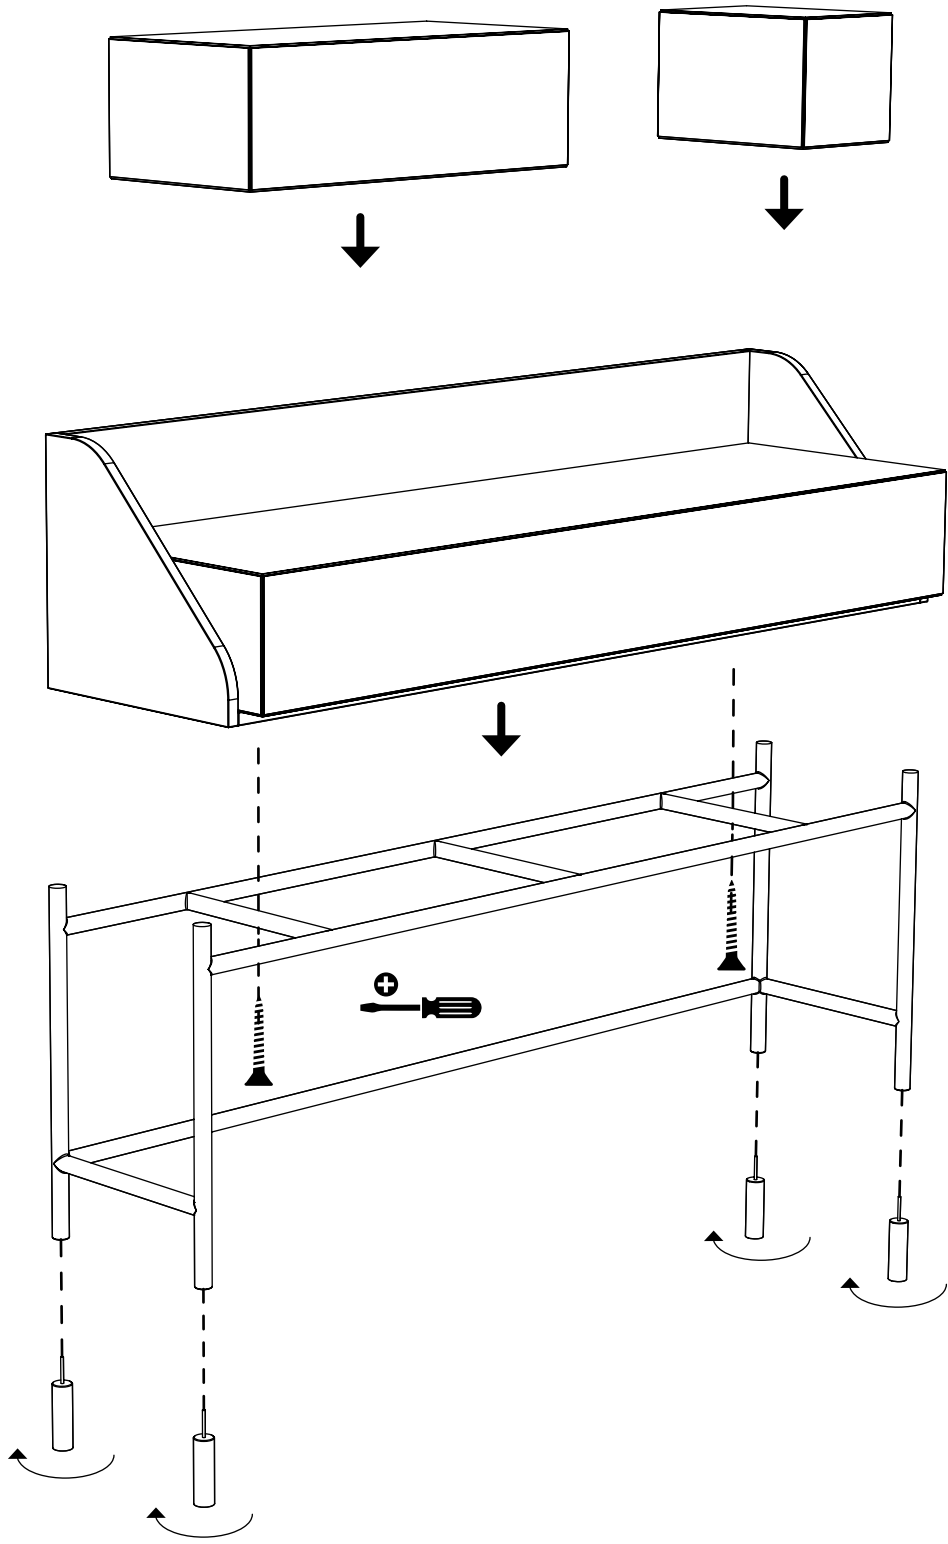

minottiitalia