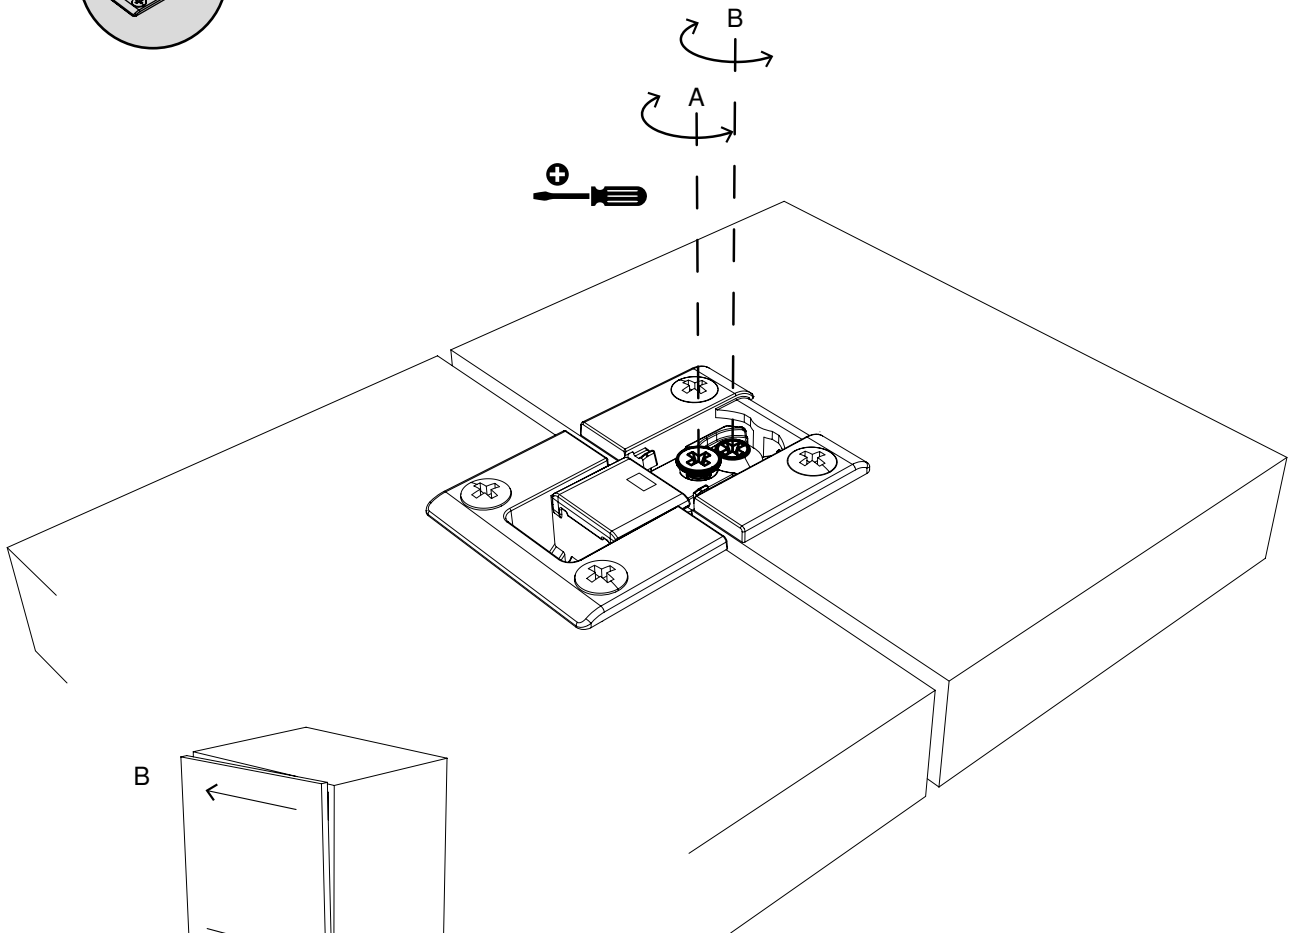

minottiitalia