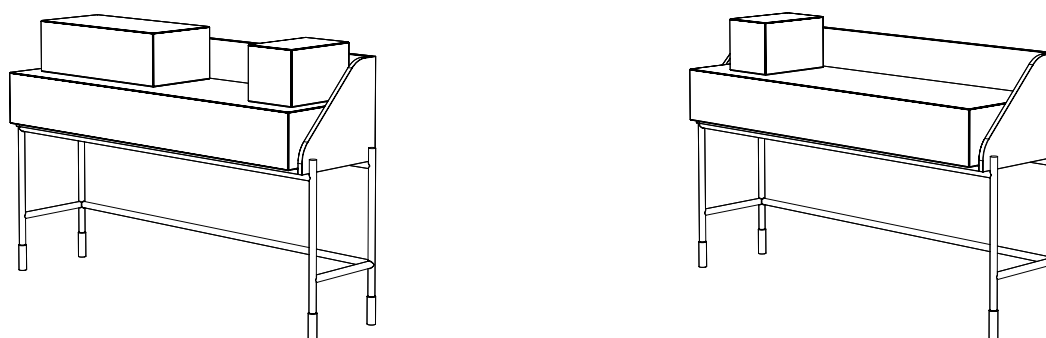

ESEMPI COMPOSIZIONI *EXAMPLES OF COMPOSITIONS*