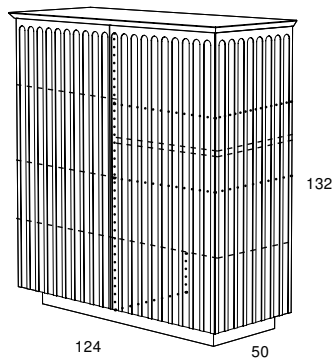

Madia in agglomerato di legno con ante battenti, 2 cassetti e ripiani interni regolabili in altezza, lavorazione geometrica sulle superfici verticali esterne, basamento h 80 mm. Disponibile nella finitura gofrata nei colori a campionario ed in finitura super opaca nei colori in scheda Super Matt.

Disponibile (optional) piano gres porcellanato carrara statuarietto finitura lucida spessore 6 mm incassato nel top (offset 20 mm / filo retro).

High container in composite wood with hinged doors, 2 drawers and internal shelves adjustable in height, geometric working on the external vertical surfaces, h.80 mm base. Available in embossed finish in all colours of our sample catalogue and in super matt finish in the colours of super matt colour chart.

Optional: top in statuarietto Carrara porcelain stoneware, glossy finish, 6 mm thick, recessed in the wooden top (offset 20 mm / back flush cut).