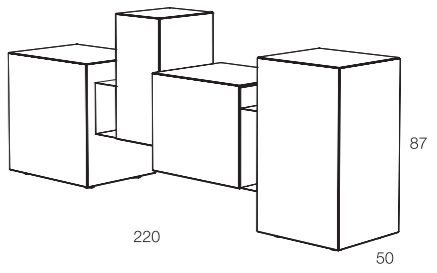

Sideboard composed by containers in composite wood with hinged doors, with a 45° finish on 4 sides, 4 internal removable shelves in extra-clear crystal-glass, h. 2 cm adjustable feet. Embossed finishing in all colours of our sample catalogue. Metal spacers embossed finishing in all colours of our sample catalogue, the containers and the spacers can have different colours.