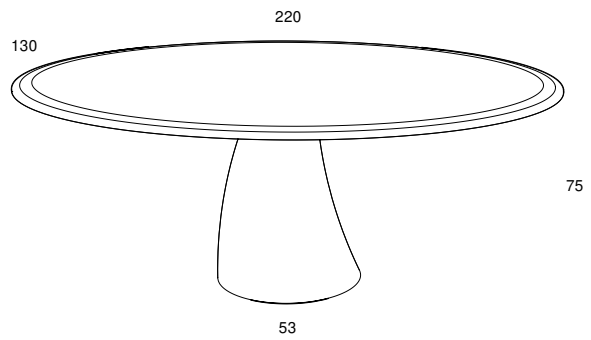

Tavolo con basamento centrale in cemento colore bianco o antracite, piano in agglomerato di legno ovale o rotondo disponibile in finitura super opaca nei colori in scheda Super Matt.

Dining table with central base in cement white or anthracite colour, round or oval top in composite wood, available in super matt finish in the colours of the Super Matt colour chart.

1,00

2

130

OVALE *OVAL*